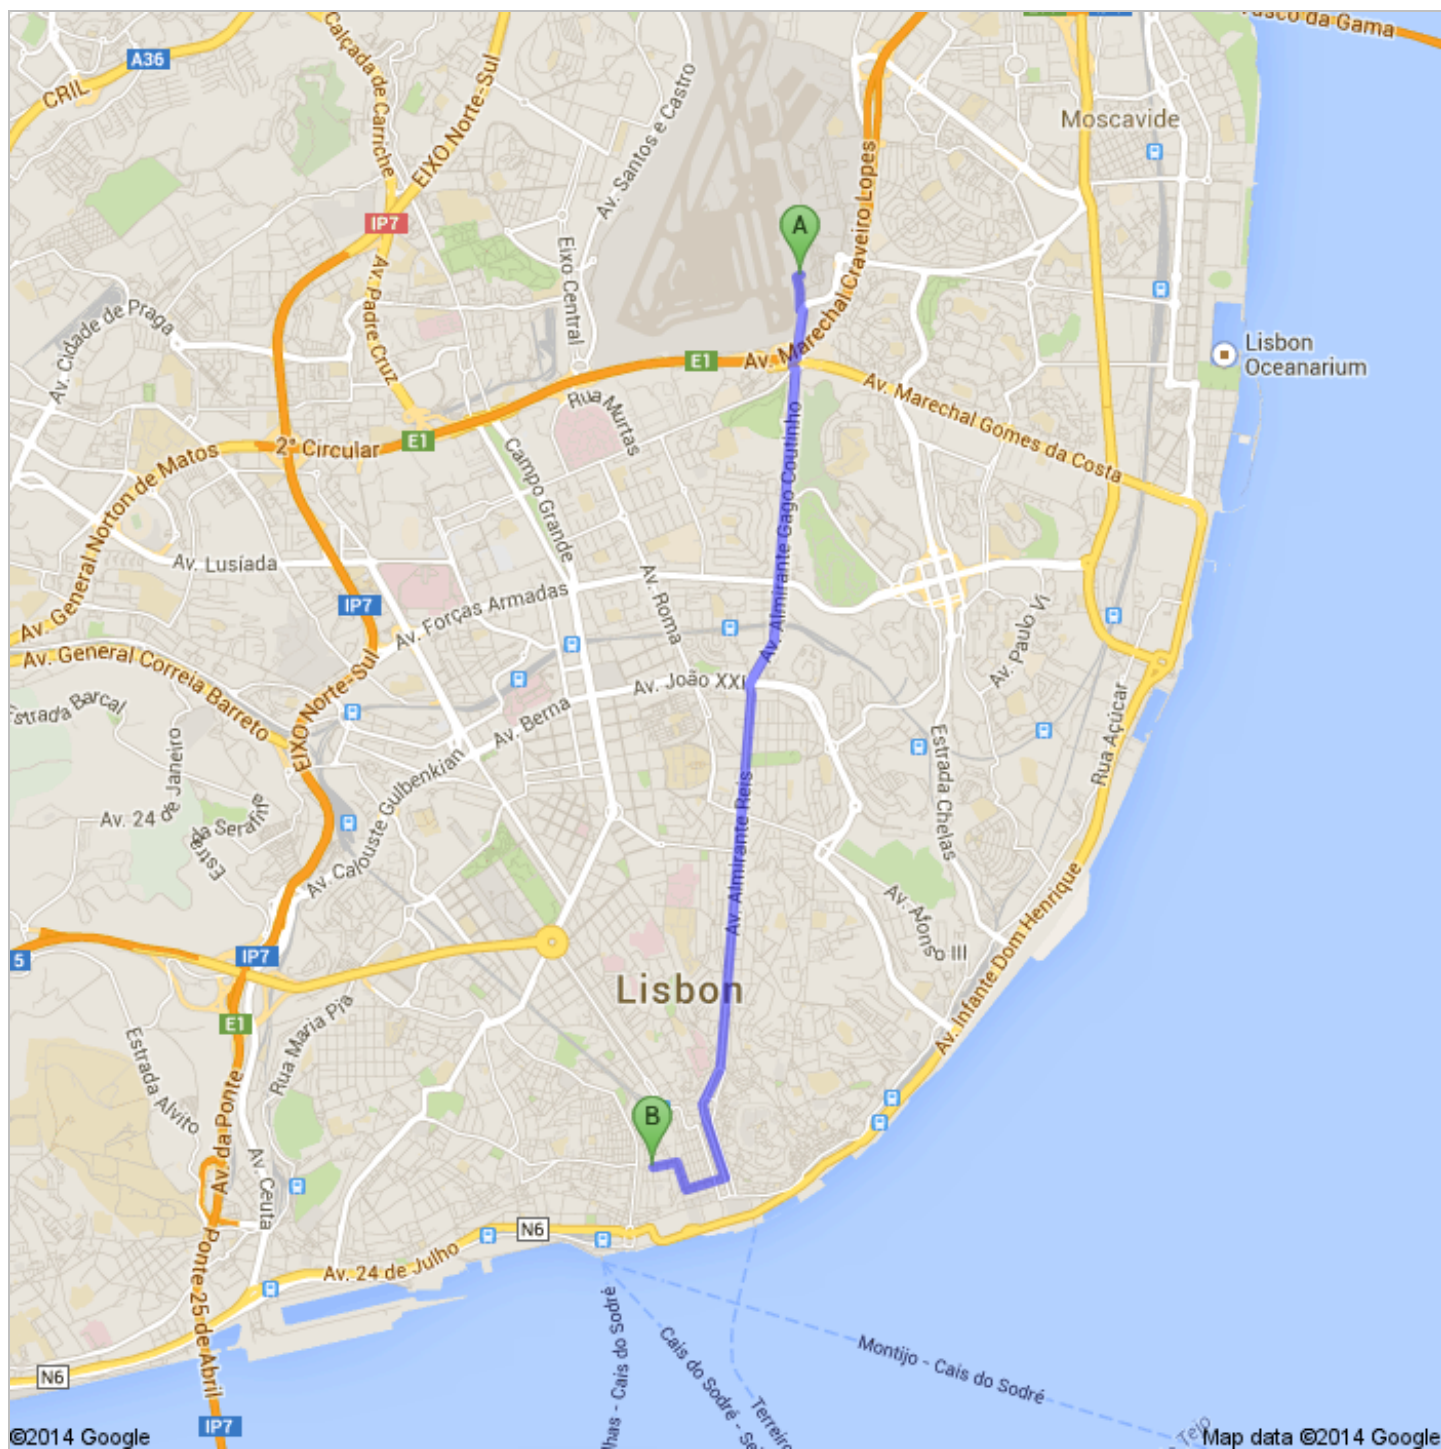

Directions to Hotel Borges
Rua Garrett 108 Baixa-Chiado, 1200-205 Lisboa, Portugal
7.5 km – about 14 mins

A **Lisbon Portela Airport**
Alameda das Comunidades Portuguesas, 1700-111 Lisboa, Portugal

1. Head **west** toward **Alameda Comunidades Portuguesas** go 23 m
total 23 m
-  2. Take the 1st left onto **Alameda Comunidades Portuguesas** go 250 m
total 280 m
Go through 1 roundabout
About 1 min
-  3. Turn left toward **Alameda Comunidades Portuguesas** go 240 m
total 500 m
4. Continue straight onto **Alameda Comunidades Portuguesas** go 140 m
total 650 m
-  5. At the roundabout, take the **3rd** exit onto **Av. Alm. Gago Coutinho/Av. Almirante Gago Coutinho** go 2.4 km
total 3.1 km
About 3 mins
-  6. At the roundabout, take the **4th** exit onto **Av. Almirante Reis/Av. Alm. Reis** go 2.5 km
total 5.6 km
About 4 mins
7. Continue onto **Rua Palma** go 350 m
total 5.9 km
8. Continue onto **Largo Martim Moniz** go 230 m
total 6.2 km
9. Continue onto **Rua Palma** go 63 m
total 6.2 km
10. Continue onto **Rua Dom Duarte** go 71 m
total 6.3 km
11. Continue onto **Praça Figueira** go 78 m
total 6.4 km
-  12. Turn left to stay on **Praça Figueira** go 6 m
total 6.4 km
-  13. Take the 1st right onto **Rua dos Fanqueiros** go 400 m
total 6.8 km
About 50 secs
-  14. Turn right onto **Rua da Conceição** go 300 m
total 7.1 km
About 1 min
-  15. Turn right onto **Rua Nova do Almada** go 210 m
total 7.3 km
-  16. Turn left onto **Rua Garrett/R. Garrett** go 170 m
total 7.5 km

B **Hotel Borges**
Rua Garrett 108 Baixa-Chiado, 1200-205 Lisboa, Portugal

These directions are for planning purposes only. You may find that construction projects, traffic, weather, or other events may cause conditions to differ from the map results, and you should plan your route accordingly. You must obey all signs or notices regarding your route.

Map data ©2014 Google

Directions weren't right? Please find your route on maps.google.com and click "Report a problem" at the bottom left.